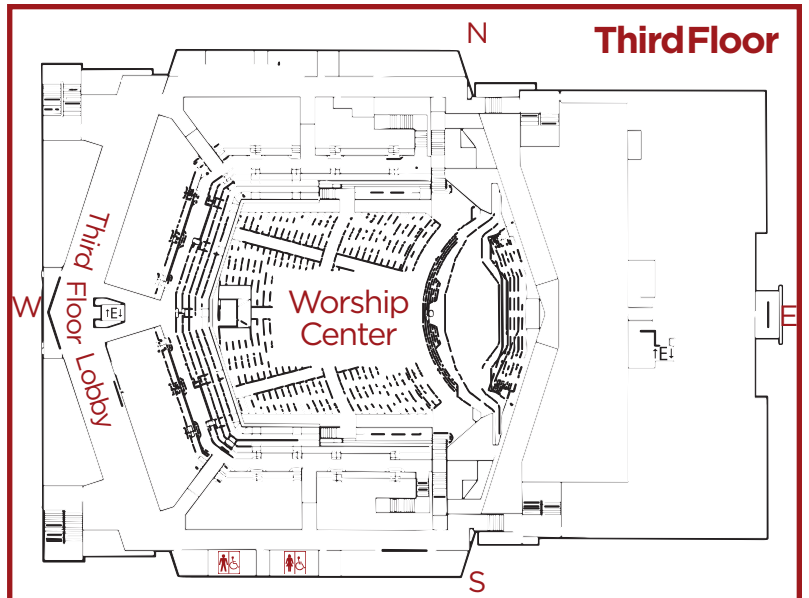

9900 Willows Road NE // Redmond, WA // 98052
425-702-0303 // OCC.ORG

Lobby Room North

Worship Center

Lobby Room South

- INDEX**
- First Aid Kit
 - Automated External Defibrillator
 - Information Desk

OCC FIRST FLOOR Detailed Map